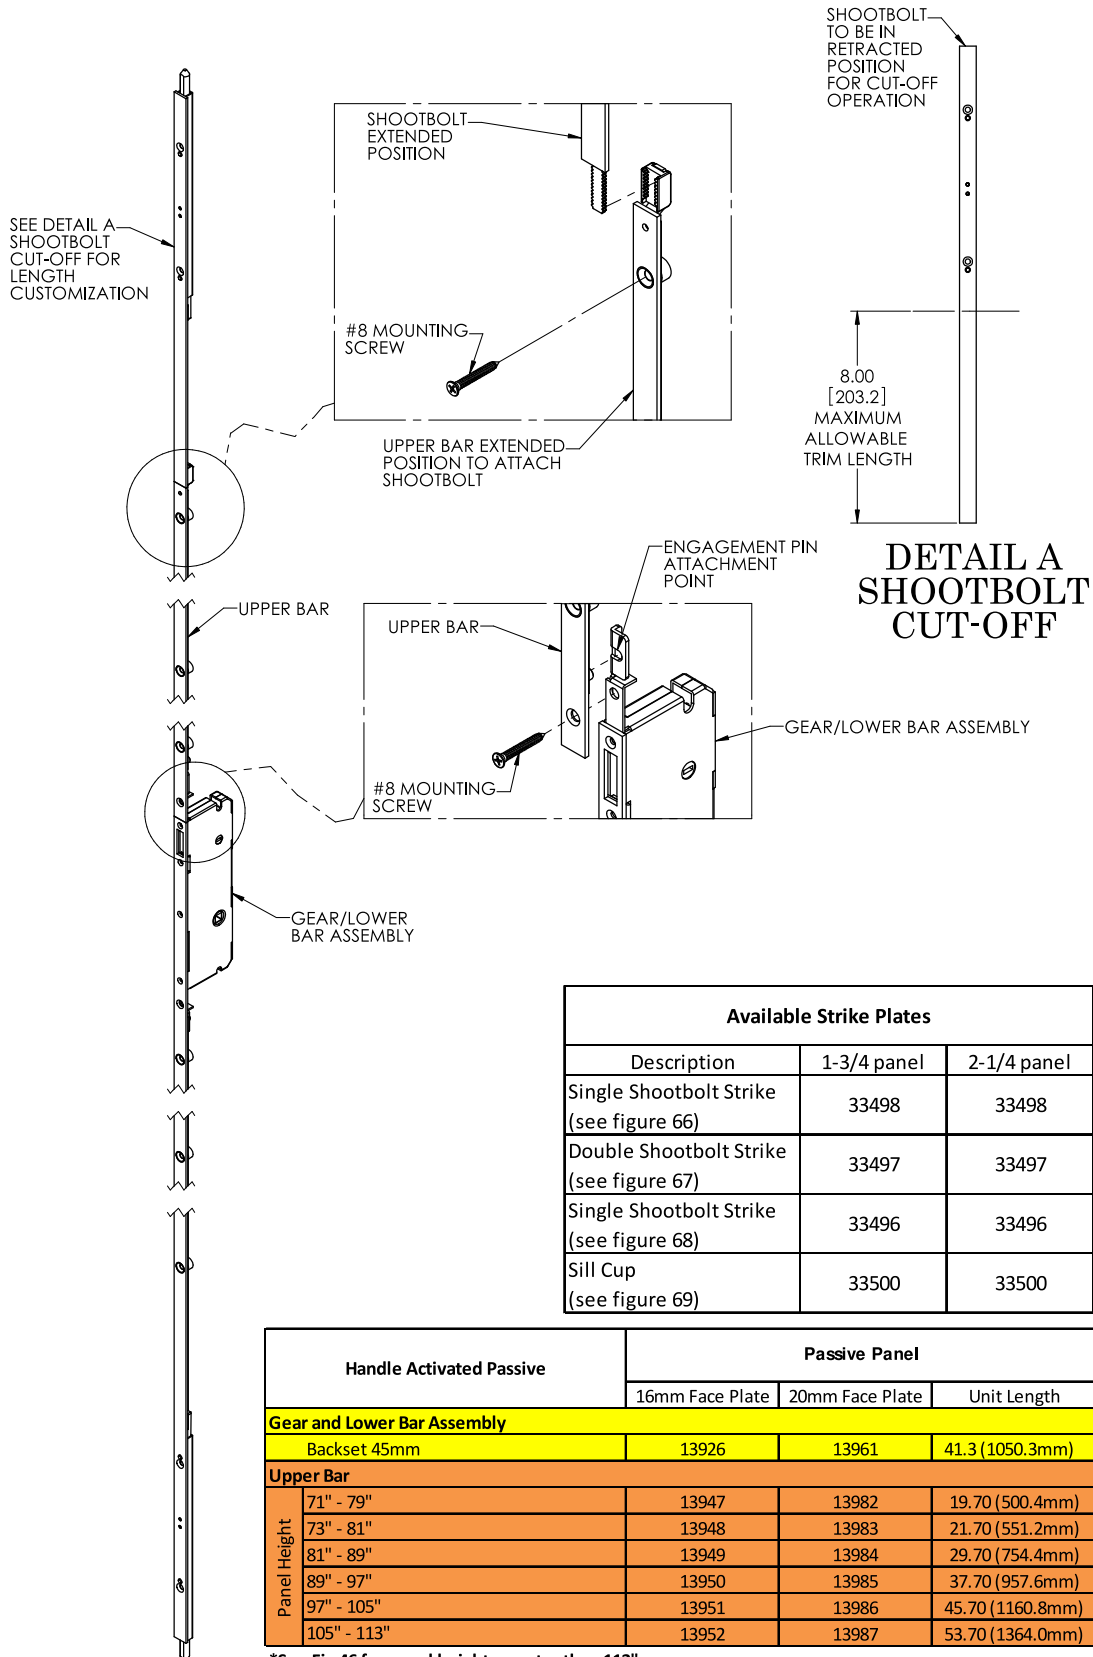

# SENTRY™ MULTI-POINT HINGED PATIO DOOR SYSTEM

FIG. 44 SENTRY HINGED PATIO DOOR LOCKS  
HANDLE ACTIVATED PASSIVE CONFIGURATION MATRIX

**FIG. 45 SENTRY HINGED PATIO DOOR LOCKS  
HANDLE ACTIVATED PASSIVE ASSEMBLY FOR PANELS 71" TO 113"**

Available Strike Plates		
Description	1-3/4 panel	2-1/4 panel
Single Shootbolt Strike (see figure 66)	33498	33498
Double Shootbolt Strike (see figure 67)	33497	33497
Single Shootbolt Strike (see figure 68)	33496	33496
Sill Cup (see figure 69)	33500	33500

	Handle Activated Passive	Passive Panel		
		16mm Face Plate	20mm Face Plate	Unit Length
<b>Gear and Lower Bar Assembly</b>				
	Backset 45mm	13926	13961	41.3 (1050.3mm)
<b>Upper Bar</b>				
Panel Height	71" - 79"	13947	13982	19.70 (500.4mm)
	73" - 81"	13948	13983	21.70 (551.2mm)
	81" - 89"	13949	13984	29.70 (754.4mm)
	89" - 97"	13950	13985	37.70 (957.6mm)
	97" - 105"	13951	13986	45.70 (1160.8mm)
	105" - 113"	13952	13987	53.70 (1364.0mm)