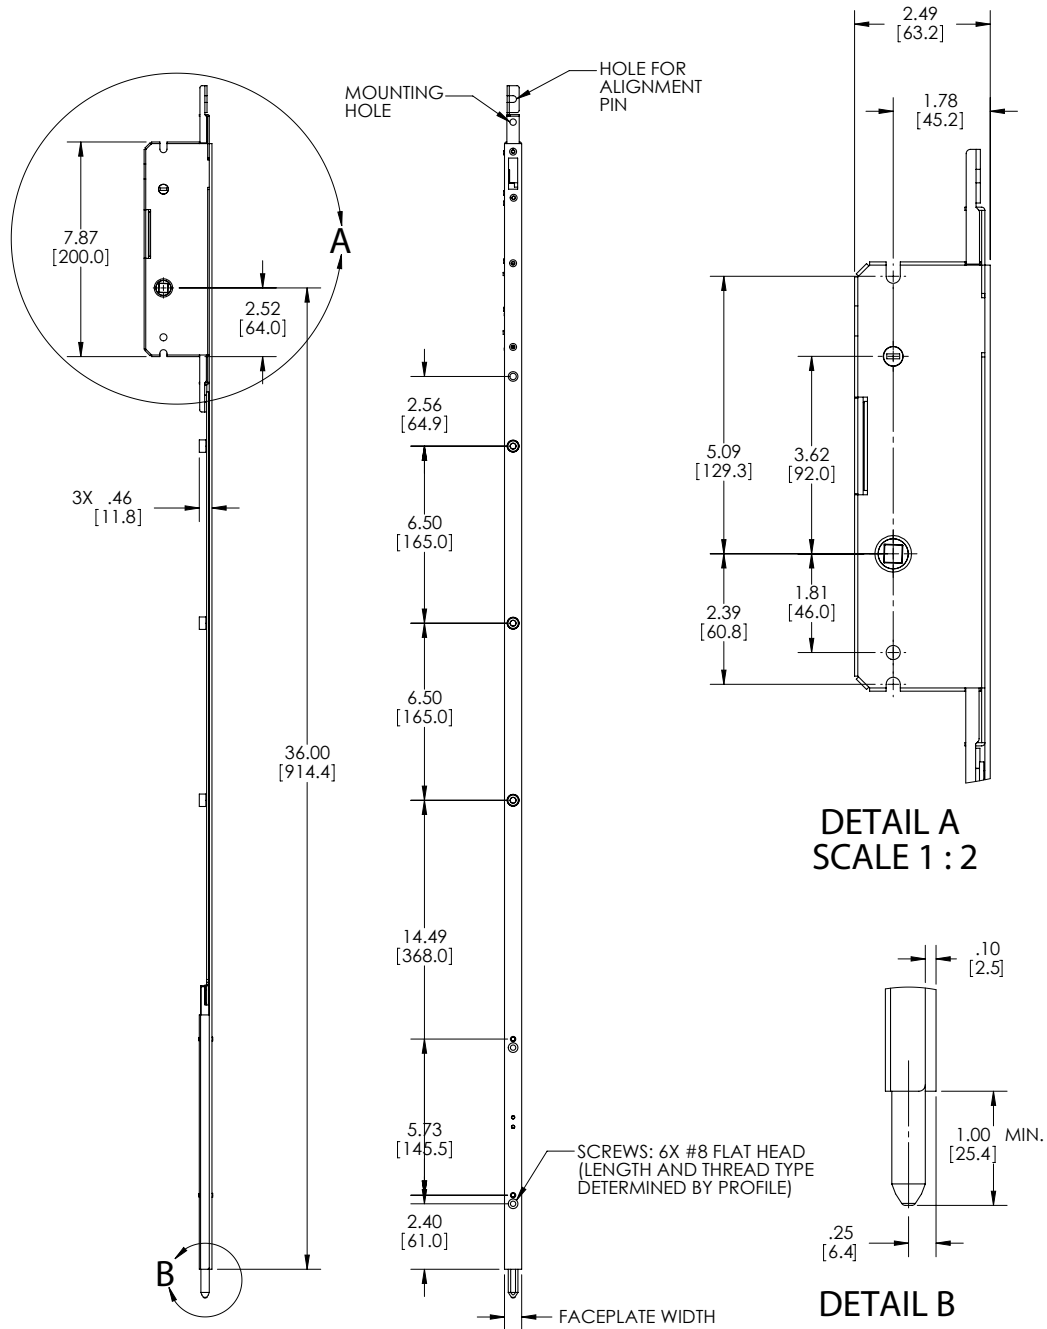

**FIG. 47 SENTRY HINGED PATIO DOOR LOCKS
HANDLE ACTIVATED PASSIVE GEAR AND LOWER BAR ASSEMBLY**

Gear and Lower Bar Assembly	
16mm Face Plate	20mm Face Plate
13926	13982