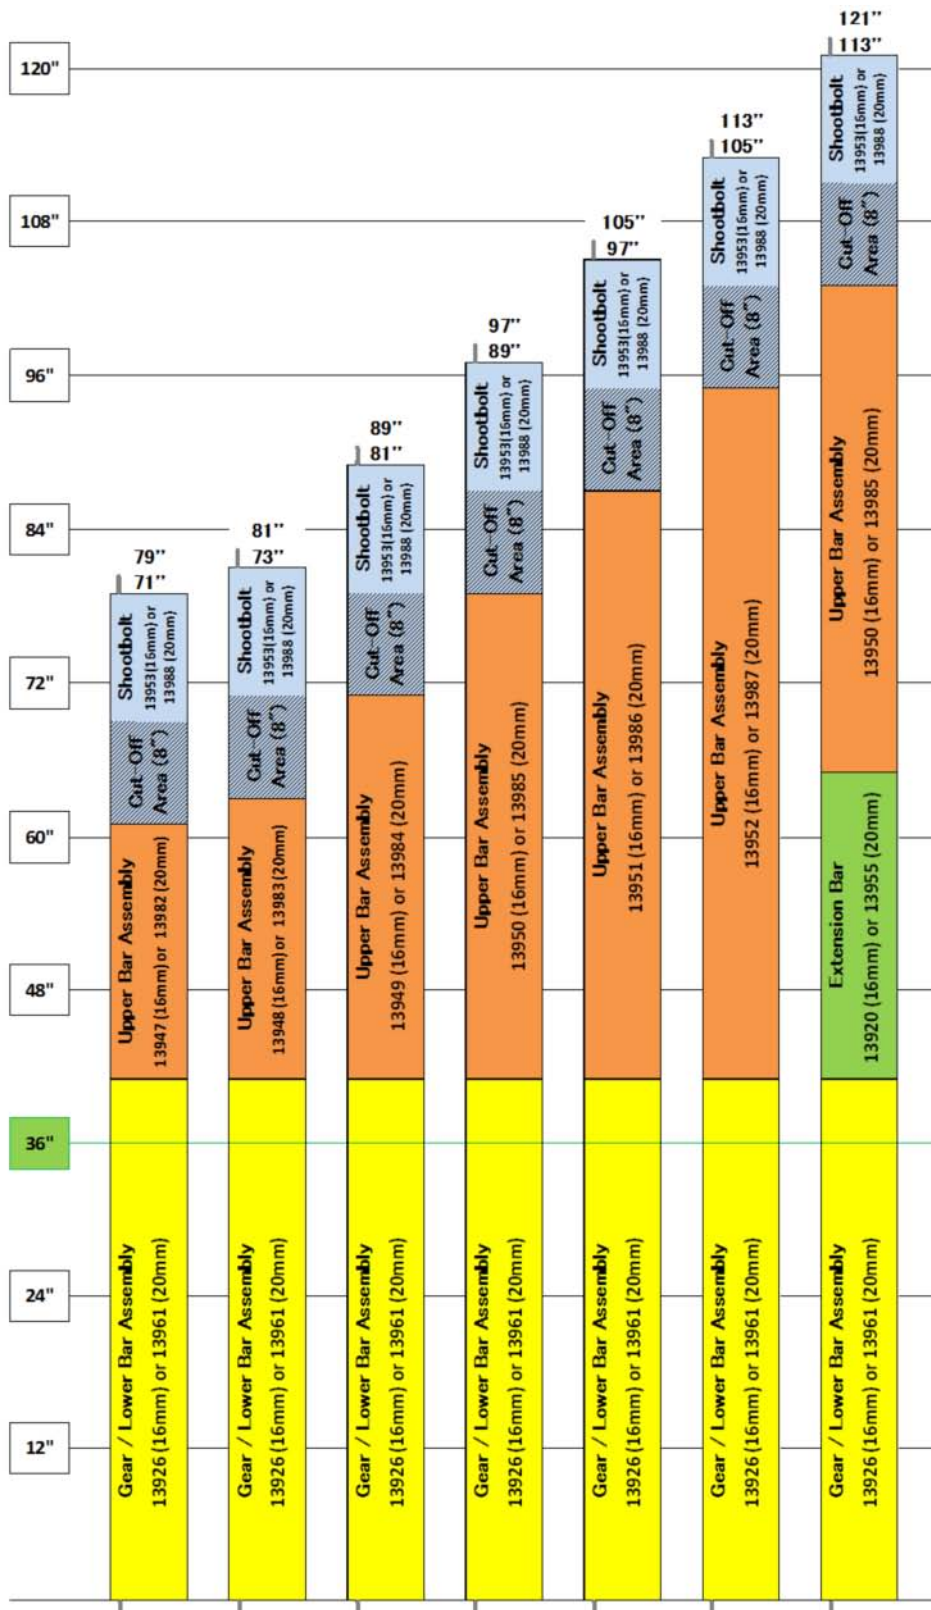

# SENTRY™ MULTI-POINT HINGED PATIO DOOR SYSTEM

FIG. 44 SENTRY HINGED PATIO DOOR LOCKS  
HANDLE ACTIVATED PASSIVE CONFIGURATION MATRIX

**FIG. 45 SENTRY HINGED PATIO DOOR LOCKS  
HANDLE ACTIVATED PASSIVE ASSEMBLY FOR PANELS 71" TO 113"**

Available Strike Plates		
Description	1-3/4 panel	2-1/4 panel
Single Shootbolt Strike (see figure 66)	33498	33498
Double Shootbolt Strike (see figure 67)	33497	33497
Single Shootbolt Strike (see figure 68)	33496	33496
Sill Cup (see figure 69)	33500	33500