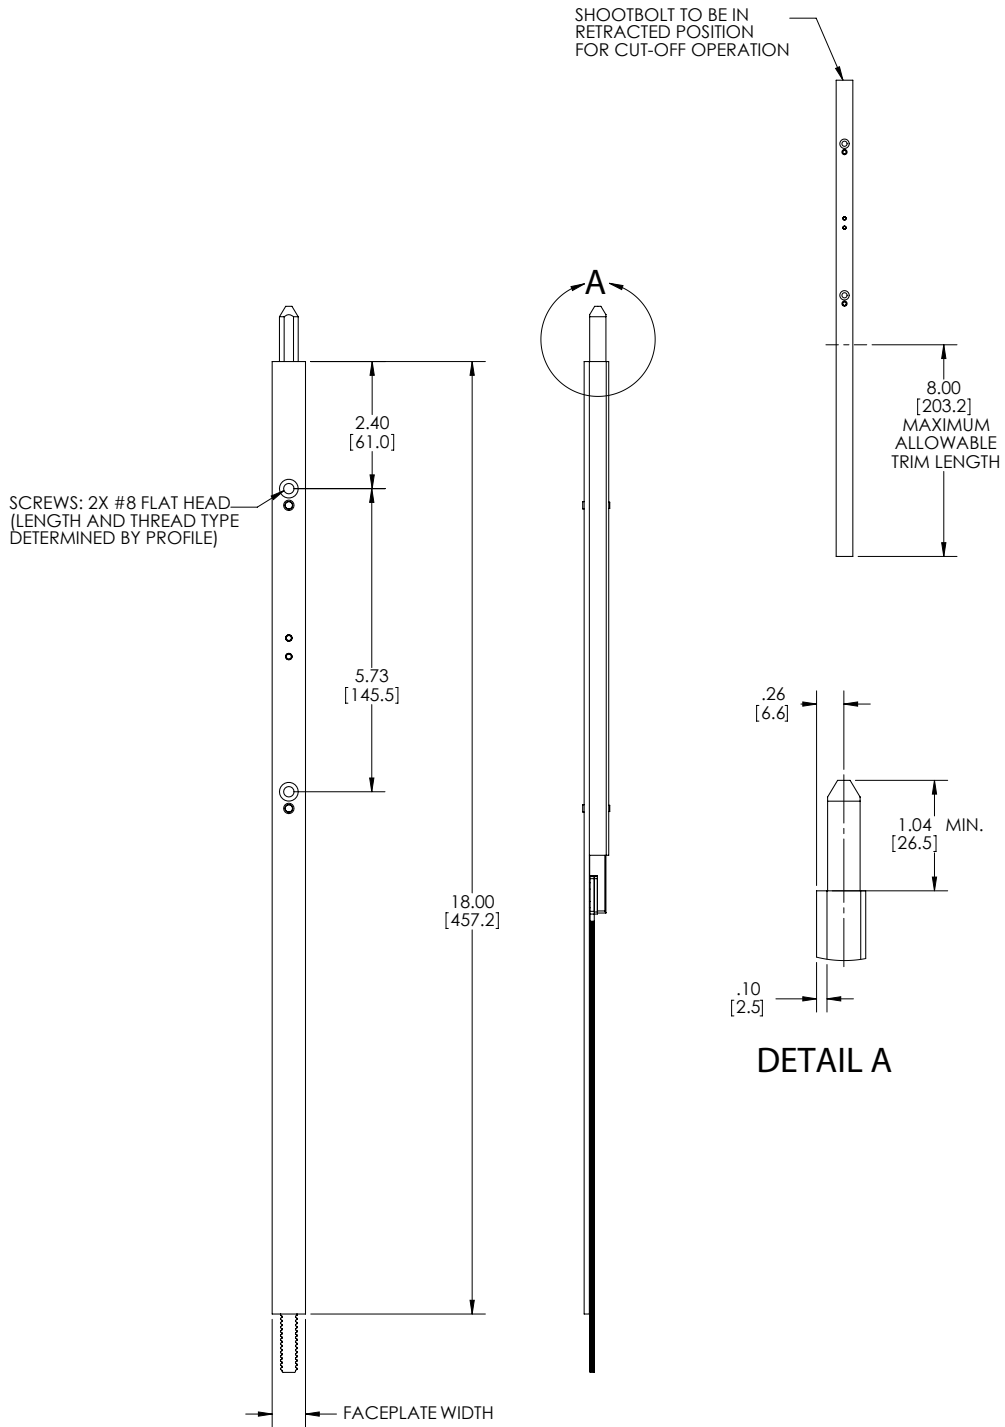

SENTRY™ MULTI-POINT HINGED PATIO DOOR SYSTEM

FIG. 50 SENTRY HINGED PATIO DOOR LOCKS
SHOOTBOLT ASSEMBLY

Shootbolt	
16mm Face Plate	20mm Face Plate
13953	13988