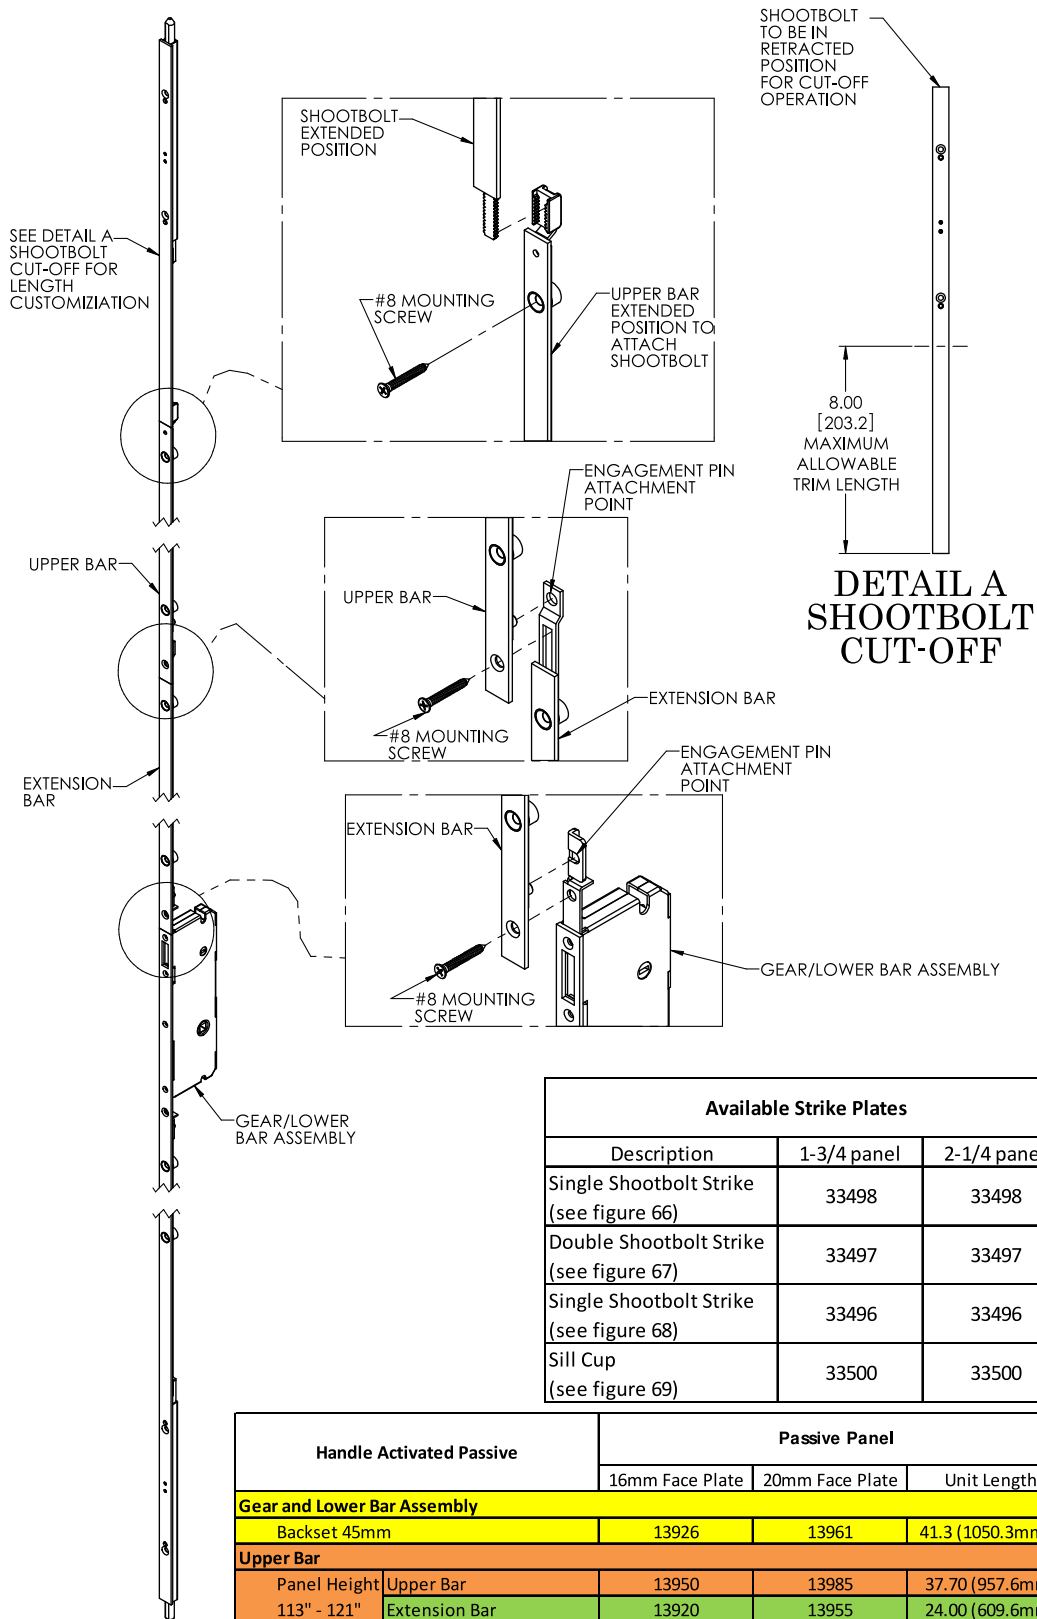

SENTRY™ MULTI-POINT HINGED PATIO DOOR SYSTEM

FIG. 46 SENTRY HINGED PATIO DOOR LOCKS
HANDLE ACTIVATED PASSIVE ASSEMBLY FOR PANELS 113" TO 121"

Available Strike Plates		
Description	1-3/4 panel	2-1/4 panel
Single Shootbolt Strike (see figure 66)	33498	33498
Double Shootbolt Strike (see figure 67)	33497	33497
Single Shootbolt Strike (see figure 68)	33496	33496
Sill Cup (see figure 69)	33500	33500

Handle Activated Passive	Passive Panel			
	16mm Face Plate	20mm Face Plate	Unit Length	
Gear and Lower Bar Assembly				
Backset 45mm	13926	13961	41.3 (1050.3mm)	
Upper Bar				
Panel Height	Upper Bar	13950	13985	37.70 (957.6mm)
113" - 121"	Extension Bar	13920	13955	24.00 (609.6mm)