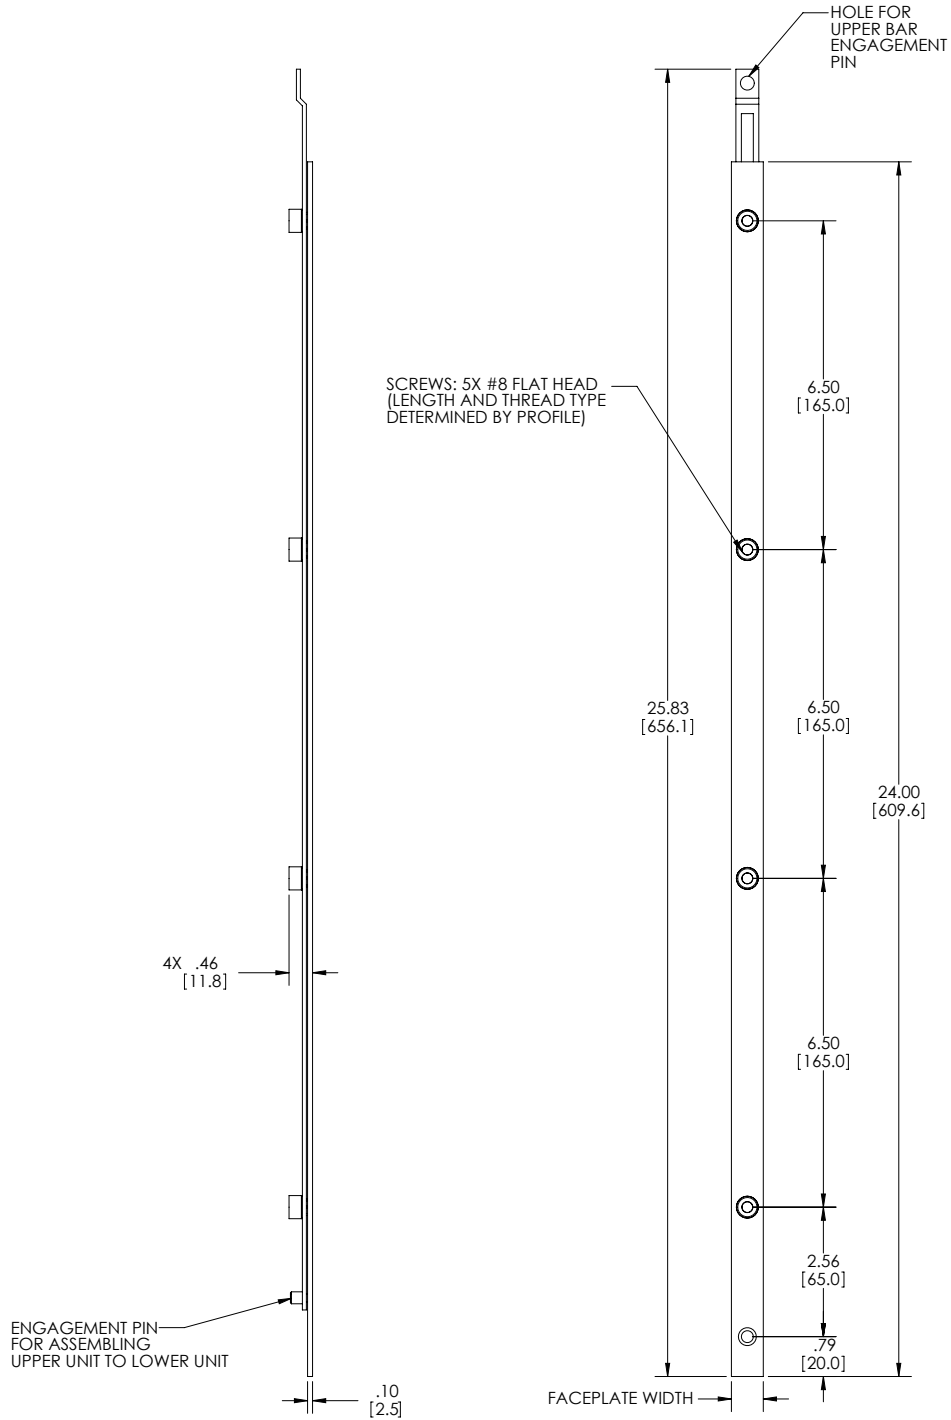

Available Strike Plates		
Description	1-3/4 panel	2-1/4 panel
Single Shootbolt Strike (see figure 66)	33498	33498
Double Shootbolt Strike (see figure 67)	33497	33497
Single Shootbolt Strike (see figure 68)	33496	33496
Sill Cup (see figure 69)	33500	33500

\*See Fig 46 for panel heights greater than 113"

Handle Activated Passive	Passive Panel			
	16mm Face Plate	20mm Face Plate	Unit Length	
<b>Gear and Lower Bar Assembly</b>				
Backset 45mm	13926	13961	41.3 (1050.3mm)	
<b>Upper Bar</b>				
Panel Height	Upper Bar	13950	13985	37.70 (957.6mm)
113" - 121"	Extension Bar	13920	13955	24.00 (609.6mm)

Extension Bar	
16mm Face Plate	20mm Face Plate
13920	13955