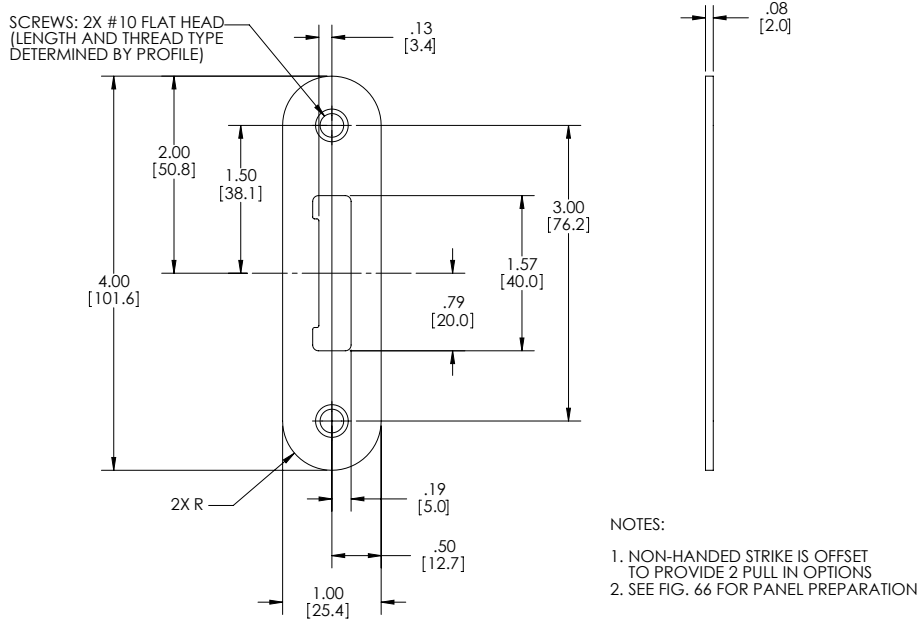

# SENTRY™ MULTI-POINT HINGED PATIO DOOR SYSTEM

FIG. 64 SENTRY HINGED PATIO DOOR LOCKS  
33505 HOOK REMOTE STRIKE

FIG. 65 SENTRY HINGED PATIO DOOR LOCKS  
REMOTE HOOK PANEL PREPARATION

**FIG. 66 SENTRY HINGED PATIO DOOR LOCKS  
33498 SINGLE SHOOTBOLT STRIKE**