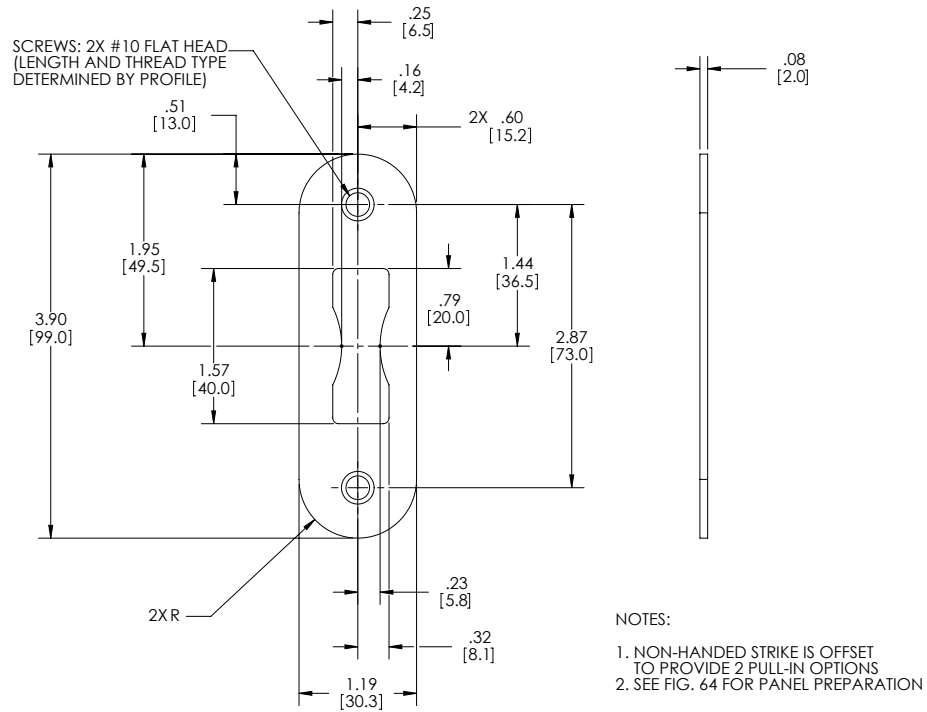

**FIG. 62 SENTRY HINGED PATIO DOOR LOCKS  
33499 REMOTE TONGUE STRIKE**

**FIG. 63 SENTRY HINGED PATIO DOOR LOCKS  
REMOTE TONGUE STRIKE PANEL PREPARATION**

# SENTRY™ MULTI-POINT HINGED PATIO DOOR SYSTEM

FIG. 64 SENTRY HINGED PATIO DOOR LOCKS  
33505 HOOK REMOTE STRIKE

FIG. 65 SENTRY HINGED PATIO DOOR LOCKS  
REMOTE HOOK PANEL PREPARATION

**FIG. 66 SENTRY HINGED PATIO DOOR LOCKS  
33498 SINGLE SHOOTBOLT STRIKE**

**FIG. 67 SENTRY HINGED PATIO DOOR LOCKS  
33497 DOUBLE SHOOTBOLT STRIKE**