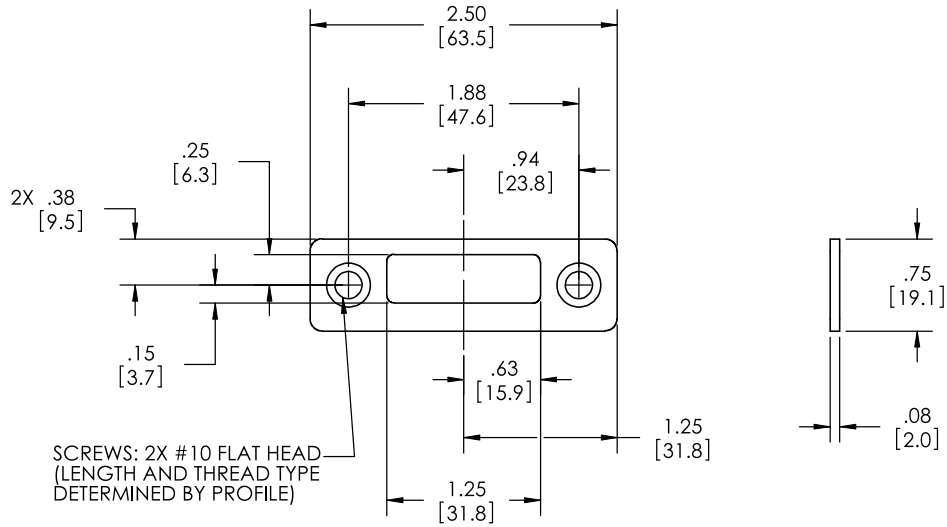

# SENTRY™ MULTI-POINT HINGED PATIO DOOR SYSTEM

FIG. 68 SENTRY HINGED PATIO DOOR LOCKS  
33496 SINGLE SHOOTBOLT STRIKE

FIG. 69 SENTRY HINGED PATIO DOOR LOCKS  
33559 SHOOTBOLT STRIKE DUST CUP

FOR USE WITH 33496 STRIKE