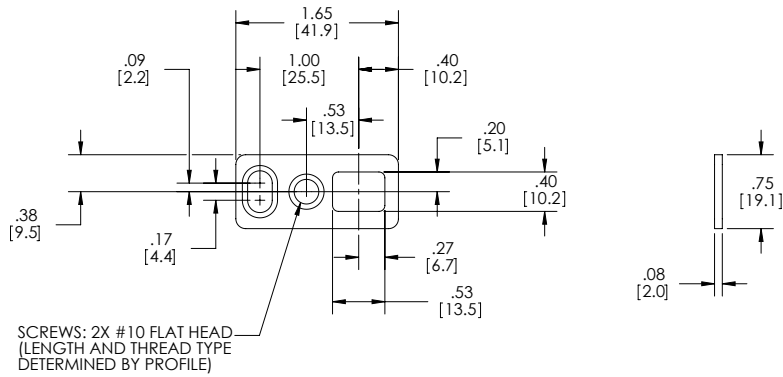

# SENTRY™ MULTI-POINT HINGED PATIO DOOR SYSTEM

FIG. 64 SENTRY HINGED PATIO DOOR LOCKS  
33505 HOOK REMOTE STRIKE

FIG. 65 SENTRY HINGED PATIO DOOR LOCKS  
REMOTE HOOK PANEL PREPARATION

**FIG. 66 SENTRY HINGED PATIO DOOR LOCKS  
33498 SINGLE SHOOTBOLT STRIKE**