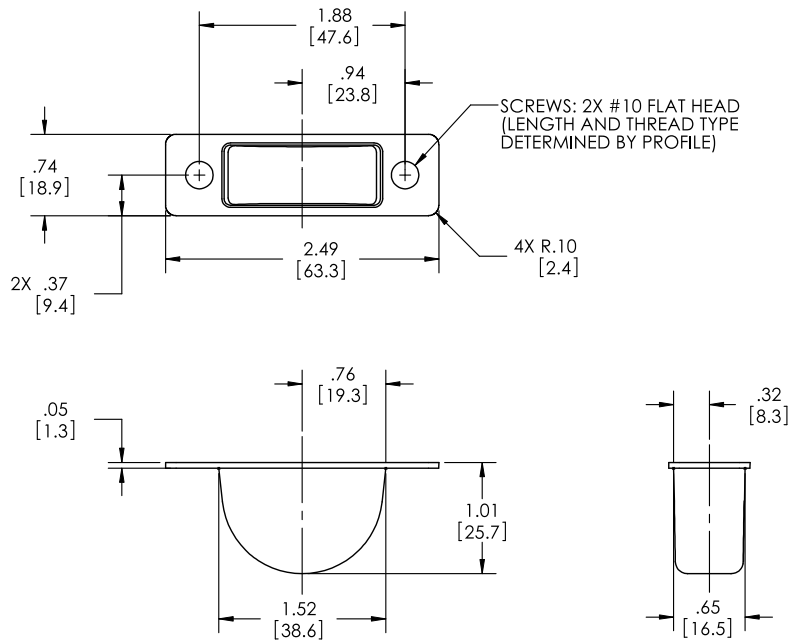

# SENTRY™ MULTI-POINT HINGED PATIO DOOR SYSTEM

FIG. 68 SENTRY HINGED PATIO DOOR LOCKS  
33496 SINGLE SHOOTBOLT STRIKE

FIG. 69 SENTRY HINGED PATIO DOOR LOCKS  
33559 SHOOTBOLT STRIKE DUST CUP

FOR USE WITH 33496 STRIKE