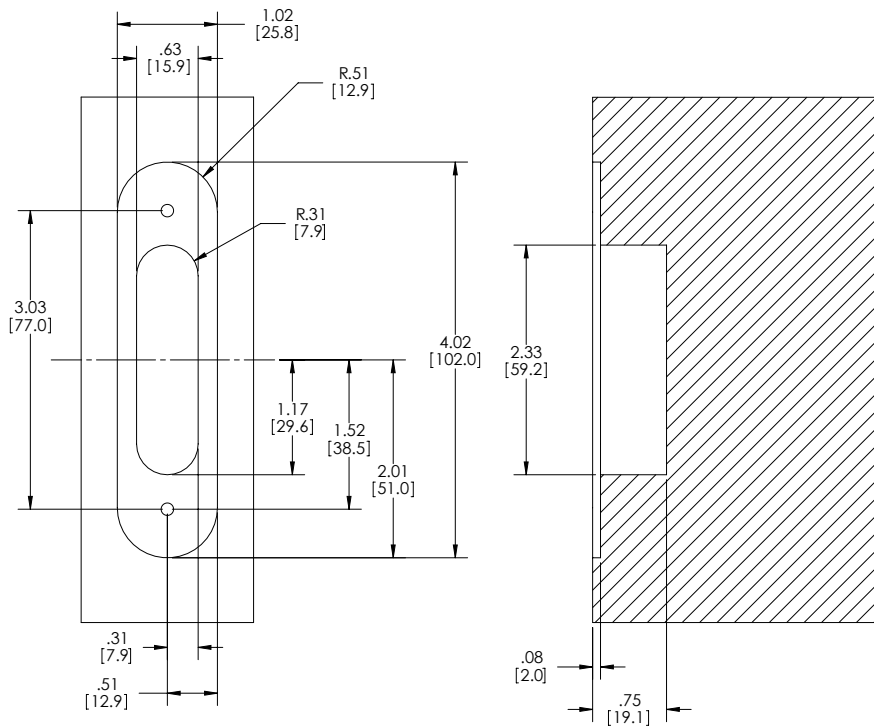

# SENTRY™ MULTI-POINT HINGED PATIO DOOR SYSTEM

FIG. 64 SENTRY HINGED PATIO DOOR LOCKS  
33505 HOOK REMOTE STRIKE

FIG. 65 SENTRY HINGED PATIO DOOR LOCKS  
REMOTE HOOK PANEL PREPARATION

**FIG. 66 SENTRY HINGED PATIO DOOR LOCKS  
33498 SINGLE SHOOTBOLT STRIKE**

**FIG. 67 SENTRY HINGED PATIO DOOR LOCKS  
33497 DOUBLE SHOOTBOLT STRIKE**