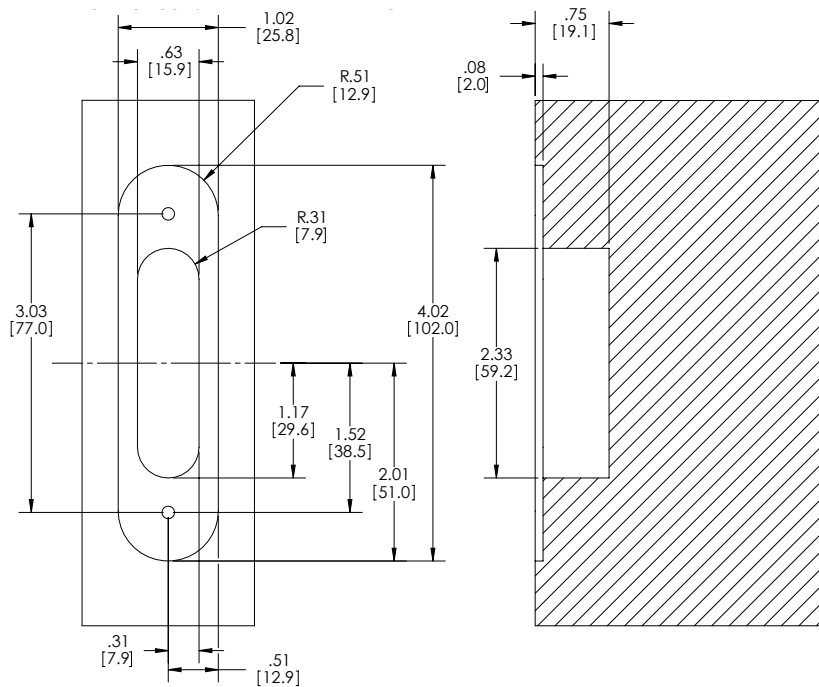

**FIG. 62 SENTRY HINGED PATIO DOOR LOCKS  
33499 REMOTE TONGUE STRIKE**

**FIG. 63 SENTRY HINGED PATIO DOOR LOCKS  
REMOTE TONGUE STRIKE PANEL PREPARATION**

# SENTRY™ MULTI-POINT HINGED PATIO DOOR SYSTEM

FIG. 64 SENTRY HINGED PATIO DOOR LOCKS  
33505 HOOK REMOTE STRIKE

FIG. 65 SENTRY HINGED PATIO DOOR LOCKS  
REMOTE HOOK PANEL PREPARATION

**FIG. 66 SENTRY HINGED PATIO DOOR LOCKS  
33498 SINGLE SHOOTBOLT STRIKE**

**FIG. 67 SENTRY HINGED PATIO DOOR LOCKS  
33497 DOUBLE SHOOTBOLT STRIKE**