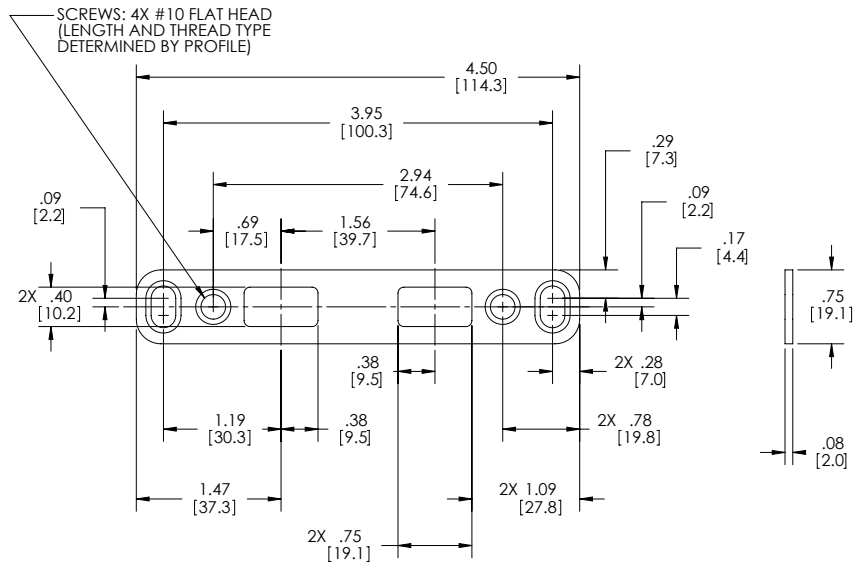

**FIG. 67 SENTRY HINGED PATIO DOOR LOCKS
33497 DOUBLE SHOOTBOLT STRIKE**